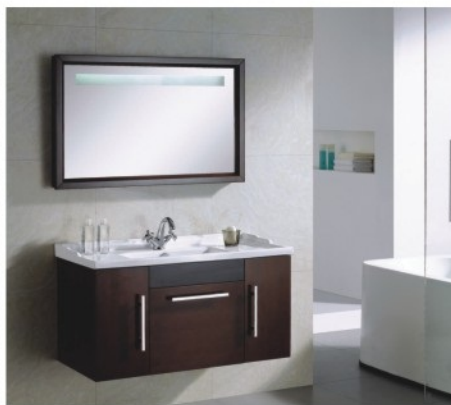

AMBROSIO

Basin : 1000x460x205mm
Main Cabinet : 980x450x540mm
Mirror : 980x80x600mm
Color : White/Ivory

SOLID
WOOD