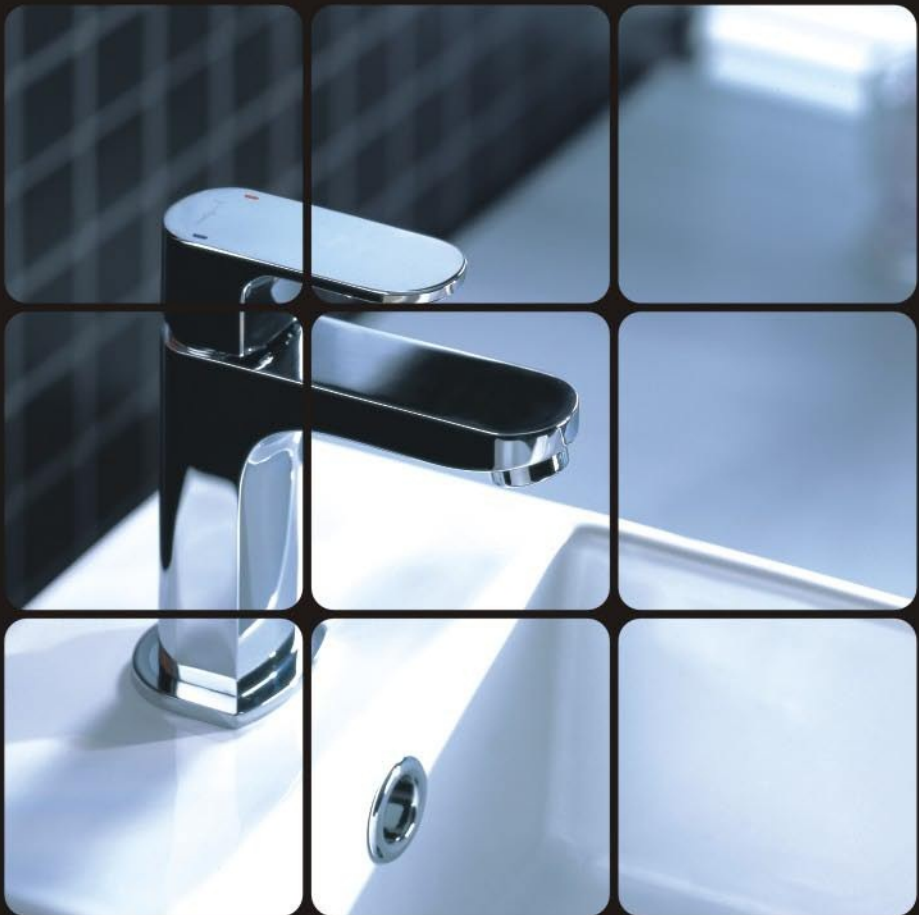

AQUAVIT

Luxurious bathing experience...

BATHROOM FITTINGS