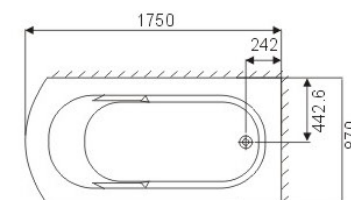

EVA

Size: 1750×870×2100(mm), 69×35×83(inch)

Interior height: 2000mm, 79inch

With a TV inside, it is luxurious enough for a single use steam cabin. Besides, you can enjoy steaming and bathing at the same time, which may make it all worth it.

1. Overhead shower with 8" rose
2. Handheld shower
3. 6 hydromassage jets
4. Touch sensitive control panel
5. TV for the world
6. Steam
7. Steam outlet with provision for aromatherapy oil
8. Radio and 1 speaker with CD and phone facility
9. One movable bench sitting on two sides of the bath
10. Whirlpool consisting of back jets and hydraulic jets
11. 2 sliding satin doors with polished chrome stainless steel handles
12. Extractor
13. 12V fluorescent overhead lighting and whirlpool light
14. Air Massage jets
15. Massage Bathtub
16. Glass Panel-Blue
17. Right / Left Pannel availabe
18. Available only Whit Color