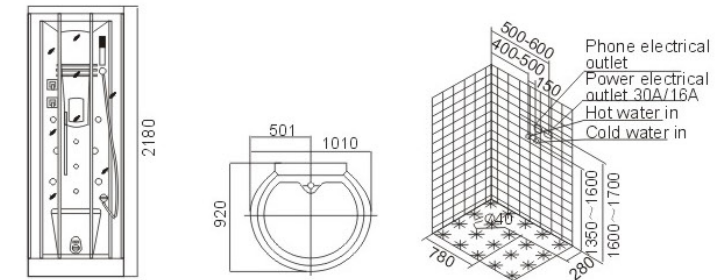

Make The Most Of your Shower

**DI VAPOUR**TM

BATHROOM COLLECTION

DELIGHT

Size: 1010×920×2180(mm), 40×36×86(inch)

Interior height:1950mm, 77inch

Designed for the corner or centre-wall bathroom, this round model would let you enjoy steaming world as well as radio and hydromassage.

VERONA

Size: 1350 × 1350 × 2190 (mm), 53 × 53 × 83 (inch)

Interior height: 2050 mm, 81 inch

A modified model on the basis of M-A002! It offers a wide space shared by two persons in the same size bathroom.