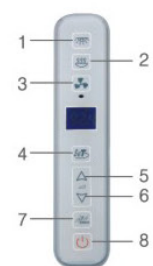

CHOFA

Size: 1100×800×2125(mm), 44×32×84(inch)

- 1. Four sides edge for waterproof
- 2. waste hole for your own waste plug

- 1. Steam box
- 2. Stool (stainless steel and wood material)
- 3. wooden base

- 1. Top Light
- 2. Steam
- 3. Extractor
- 4. Conversion operation for temperature setting / radio tune / time setting / volume setting
- 5. Temperature+ / Radio Frequency + / time+ / volume +
- 6. Temperature- / Radio Frequency - / time - / volume -
- 7. Radio on / off
- 8. Power on / off

- 1. Six back massage sprays
- 2. Hand shower
- 3. Hand shower holder
- 4. Hand shower hose
- 5. Touch sensitive control panel
- 6. Temperature sensor
- 7. H/C water control valve
- 8. Water diverter for Mian water pressure control/ Overhead shower handshower/back sprays