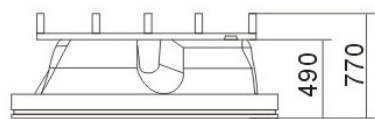

DENIS

Size: 1700x900x770(mm)

- 1.Underwater light
- 2.Three-way hand shower
- 3.Adjustable hydraulic massage
- 4.Touch sensitive control panel
- 5.Bath tub filler
- 6.Hand shower
- 7.Available white and ivory colour
- 8.Timed auto shut-off function for jets
- 9.Air massage jets
- 10.Adjustable air pressure
- 11.Adjustable hydromassage jets
- 12.RCD(Residual Current Device)safety
- 13.Singel Liver Divertor