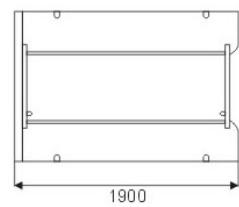

Make The Most Of your Shower

**DI VAPOUR**TM

BATHROOM COLLECTION

DELIGHT

Size: 1010×920×2180(mm), 40×36×86(inch)

Interior height:1950mm, 77inch

Designed for the corner or centre-wall bathroom, this round model would let you enjoy steaming world as well as radio and hydromassage.

ENDLESS SWIMMING POOL

Size: 5840x2240x1110 (mm)

1. ABS color: white, option choice: grey / blue
2. Wood panel: color option: natural wood, dark red, black
Wood material for option: ash, white pine or without wood panel.
3. Pump x 6 pcs : 2.2kWx1, 1.5kWx2, 900Wx1, 750Wx2
4. Heater x 2 pcs : 3000Wx2
5. Air pump: 700Wx1
6. 5" Hydro Massage Jets: 5 Pcs
7. 3.5" Hydro Massage Jets: 4 Pcs
8. Deluxe Jets : 4 Pcs
9. Stainless Steel Jets: 40 Pcs
10. Air Bubble Jets: 20 Pcs
11. Water Separate Device: 2 Pcs
12. Bottom Light: 5 Pcs
13. LED Light: 18 Pcs
14. Waterfall: 1 Pc
15. Water Column: 4 Pcs
16. Filter: 2 Pcs
17. Big multi-jets: 6 pcs
18. Pillow: 4 Pcs

ZITA

Size: 900×900×1900(mm), 36×36×75(inch)
 Artificial Marble: 900×900×55(mm), 36×36×2(inch)

Accordig to your requirement.

GRAZIA

Size: 900×900×1900(mm), 36×36×75(inch)
 Artificial Marble: 900×900×55(mm), 36×36×2(inch)

Accordig to your requirement.

TACTO

Size: 850×1200×1900(mm), 34×48×75(inch)
 The artificial mardble ca be with other colors.

LORA

Size: 1500 X1900(mm) & 1800X1900(mm)
 We ensure you quality safety glass, alumium profiles and rollers.
 Glass colour available light blue and clear