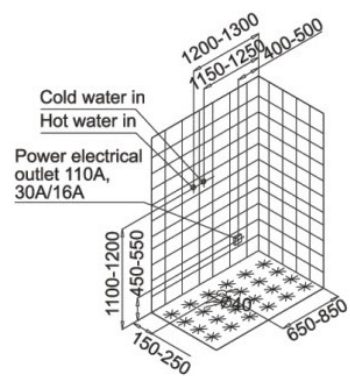

SESTO

Size: 1500×900×2265(mm), 59×36×89(inch)

Interior height: 2050mm, 81inch

Glass color-Blue

This is a shower model made for two that can provide great opportunity for sharing relaxation. This model has twin folding seats so together you can enjoy the steamy warmth(perhaps with the added luxury of aromatic oil to stimulate the senses)or an invigorating shower to wash away the stresses of the day. The yearly maintenance can be easily taught after loosing the screws on the small glass panel.

1. 8" Overhead rainfall shower
2. Handheld shower on slide rail
3. Acupuncture jets
4. Shower function selector
5. Touch sensitive control panel
6. Steam with time and temperature setting
7. Steam outlet with provision for aromatherapy oil
8. Fully programmable FM radio with memory function
9. Volume adjustment
10. Extractor
11. Overhead LED lighting (Availibility white and ivory)
12. Automatic shut-off for overheating or no-water for safety
13. Countdown timer for automatic steam shut-off
15. RCD(Residual Current Device)safety