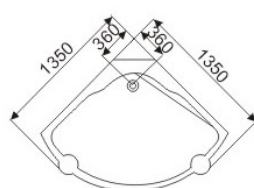

VERONA

Size: 1350 × 1350 × 2190 (mm), 53 × 53 × 83 (inch)

Interior height: 2050 mm, 81 inch

A modified model on the basis of M-A002! It offers a wide space shared by two persons in the same size bathroom.

1. Overhead shower with 8" rose
2. Handheld shower on an easy-clean slide rail
3. 4 upper body jets, 4 middle jets and 4 lower body jets
4. All jets with sequential hydromassage settings
5. Shower valve with diverter
6. Fluorescent back illuminated scene and illuminated circles, 12V fluorescent overhead lighting
7. Computer control panel with remote control
8. Steam with time and temperature setting
9. Steam outlet with provision for aromatherapy oil
10. Radio and 1 speaker with CD and phone facility
11. Two padded seats with matched cushions
12. 2 sliding satin doors with polished chrome stainless steel handles
13. Extractor
14. Foot massage