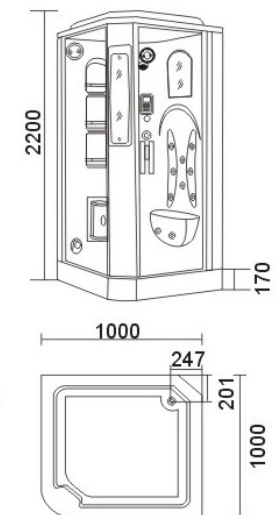

ALLY

Size: 1000×1000×2200(mm)

1. Overhead rainfall shower with 8" rose
2. handheld shower
3. Acupuncture jets
4. shower function selector
5. Radio and 1 speaker with CD and phone facility
6. Computer control panel with remote control and voice acknowledgement
7. Fully programmable FM radio with memory function
8. Volume adjustment
9. Extractor
10. RCD (Residual Current Device) safety
11. Glass Color-Grey
12. Single Lever Divertor