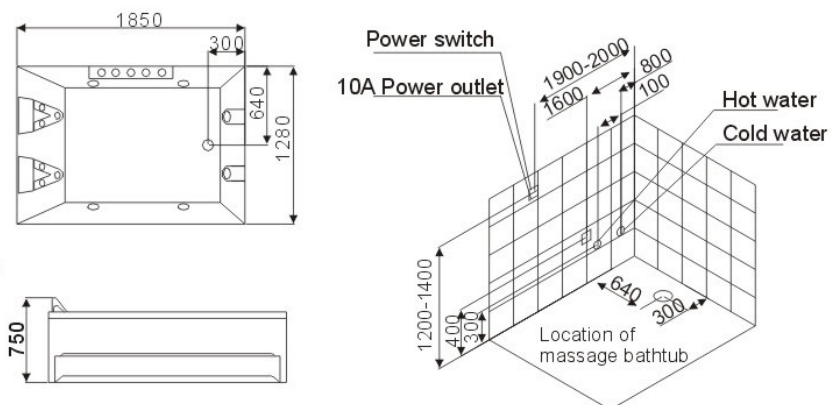

Make The Most Of your Shower

**DI VAPOUR**TM

BATHROOM COLLECTION

DELIGHT

Size: 1010×920×2180(mm), 40×36×86(inch)

Interior height:1950mm, 77inch

Designed for the corner or centre-wall bathroom, this round model would let you enjoy steaming world as well as radio and hydromassage.

DENIS

Size: 1700x900x770(mm)

- 1.Underwater light
- 2.Three-way hand shower
- 3.Adjustable hydraulic massage
- 4.Touch sensitive control panel
- 5.Bath tub filler
- 6.Hand shower
- 7.Available white and ivory colour
- 8.Timed auto shut-off function for jets
- 9.Air massage jets
- 10.Adjustable air pressure
- 11.Adjustable hydromassage jets
- 12.RCD(Residual Current Device)safety
- 13.Singel Liver Divertor

RENO

Size: 1800x1500x830(mm)

- 1.Underwater light
- 2.Three-way hand shower
- 3.Adjustable hydraulic massage
4. Hand shower
5. Available white and ivory colour
- 6.Touch sensitive control panel
- 7.Timed auto shut-off function for jets
- 8.Air massage jets
- 9.Adjustable air pressure
- 10.Adjustable hydromassage jets
- 11.Water level sensor
- 12.RCD(Residual Current Device)safety
- 13.Singel Liver Divertor
- 14.Cleaning Systems

LUXOR

Size: 1850 X 1280 X 750(mm)

- 1.Underwater light
- 2.Three-way hand shower
- 3.Adjustable hydraulic massage
4. Bath tub filler
5. Hand shower
6. Available white and ivory colour
- 7.Touch sensitive control panel
- 8.Timed auto shut-off function for jets
- 9.Air massage jets
- 10.Adjustable air pressure
- 11.Adjustable hydromassage jets
- 12.Fully programmable FM radio with memory function
- 13.Volume adjustment
- 14.RCD(Residual Current Device)safety
- 15.Singel Liver Divertor
- 16.Ozone Sterilization
- 17.Cleaning Systems