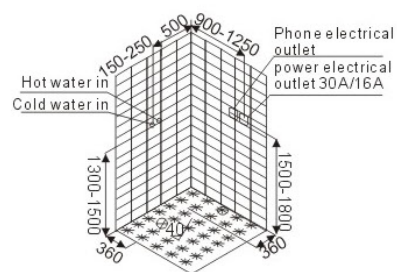

VERONA

Size: 1350 × 1350 × 2190 (mm), 53 × 53 × 83 (inch)

Interior height: 2050 mm, 81 inch

A modified model on the basis of M-A002! It offers a wide space shared by two persons in the same size bathroom.

1. Overhead shower with 8" rose
2. Handheld shower on an easy-clean slide rail
3. 4 upper body jets, 4 middle jets and 4 lower body jets
4. All jets with sequential hydromassage settings
5. Shower valve with diverter
6. Fluorescent back illuminated scene and illuminated circles, 12V fluorescent overhead lighting
7. Computer control panel with remote control
8. Steam with time and temperature setting
9. Steam outlet with provision for aromatherapy oil
10. Radio and 1 speaker with CD and phone facility
11. Two padded seats with matched cushions
12. 2 sliding satin doors with polished chrome stainless steel handles
13. Extractor
14. Foot massage