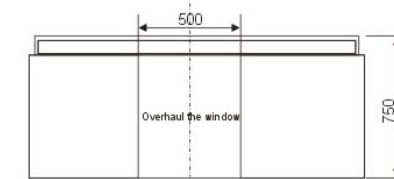

RENO

Size: 1800x1500x830(mm)

- 1.Underwater light
- 2.Three-way hand shower
- 3.Adjustable hydraulic massage
4. Hand shower
5. Available white and ivory colour
- 6.Touch sensitive control panel
- 7.Timed auto shut-off function for jets
- 8.Air massage jets
- 9.Adjustable air pressure
- 10.Adjustable hydromassage jets
- 11.Water level sensor
- 12.RCD(Residual Current Device)safety
- 13.Singel Liver Divertor
- 14.Cleaning Systems