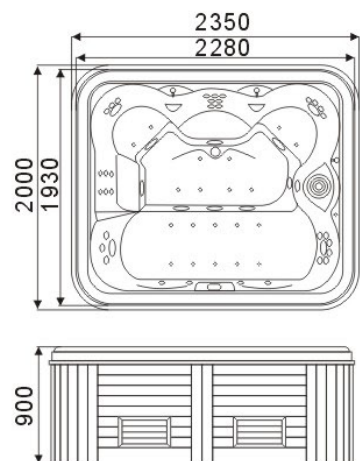

Make The Most Of your Shower

**DI VAPOUR**TM

BATHROOM COLLECTION

DELIGHT

Size: 1010×920×2180(mm), 40×36×86(inch)

Interior height:1950mm, 77inch

Designed for the corner or centre-wall bathroom, this round model would let you enjoy steaming world as well as radio and hydromassage.

LUXOR

Size: 1850 X 1280 X 750(mm)

- 1.Underwater light
- 2.Three-way hand shower
- 3.Adjustable hydraulic massage
4. Bath tub filler
5. Hand shower
6. Available white and ivory colour
- 7.Touch sensitive control panel
- 8.Timed auto shut-off function for jets
- 9.Air massage jets
- 10.Adjustable air pressure
- 11.Adjustable hydromassage jets
- 12.Fully programmable FM radio with memory function
- 13.Volume adjustment
- 14.RCD(Residual Current Device)safety
- 15.Singel Liver Divertor
- 16.Ozone Sterilization
- 17.Cleaning Systems

KALEY

Size: 1720 X 760 X 700(mm)

- 1.Underwater light
- 2.Three-way hand shower
- 3.Adjustable hydraulic massage
4. Bath tub filler
5. Hand shower
6. Available white and ivory colour
- 7.Touch sensitive control panel
- 8.Timed auto shut-off function for jets
- 9.Air massage jets
- 10.Adjustable air pressure
- 11.Adjustable hydromassage jets
- 12.Fully programmable FM radio with memory function
- 13.Volume adjustment
- 14.Water level sensor
- 15.RCD(Residual Current Device)safety
- 16.Singel Liver Divertor
- 17.Ozone Sterilization
- 18.Cleaning Systems

NIAGRA

Size: 2350x2000x900 (mm)

1. Pearl acrylic
2. Wood panel: option: natural wood/dark red/black color
Wood material for option: ash/white pine or without wood panel
3. Computer system: 1
4. Water pump: 1.1KWx2
5. Filtering pump: 750W
6. Air pump: 700W, 400W power supplement air pump
7. Heater: 3KW
8. Color changing bottom light: 2
9. 2 Pcs water separate device
10. Filter: 1
11. Stainless steel jets: 33 pcs
12. Deluxe jets: 4 pcs
13. 5" hydro massage jets: 4 pcs
14. Air bubble jets: 20 pcs
15. Pillow: 4
16. Person: 6