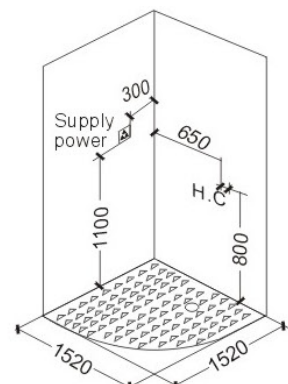

LORENZO

Size: 1100×800×2125(mm), 44×32×84(inch)

1. Overhead rainfall shower
2. handheld shower
3. Acupuncture jets
4. shower function selector
5. Digital control panel with LCD screen
6. Steam with timer and temperature setting
7. Steam outlet with provision for aromatherapy oil
8. Radio and 1 speaker with CD and phone facility
9. Computer control panel. Available in white and ivory
10. Fully programmable FM radio with memory function
11. Volume adjustment
12. Extractor
13. Automatic shut-off for overheating or on-water for safety
14. Countdown timer for automatic steam shut-off
15. RCD (Residual Current Device) safety
16. Glass Color-Grey
17. Single Lever Divertor