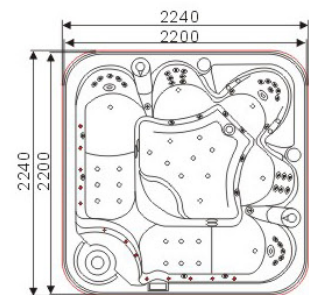

VENICE

Size: 2240x2240x1070 (mm)

1. Acrylic color: ocean blue, extra option: Normal white, tree green or black
2. Wood panel: option: natural wood/dark red/black color
  Option: ash, white pine or without wood panel
3. Computer system: 1
4. Water pump: 1.5kWx2
5. Filtering pump: 750W
6. Heater: 3kW
7. Air pump: 400Wx2
8. Multicolored LED system: 1 set
9. Water separate device: 2
10. Filter: 1
11. Jet: 30 Small jets, 13 rotating jets, 3 power jets, 30 air bubble jets
12. TV: 15"
13. Person: 5