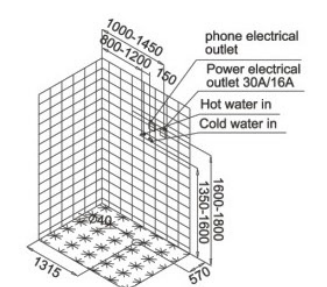

CASCADE DUO

Size: 1750 × 1190 × 2140 (mm), 69 × 47 × 84 (inch)

Interior height: 1950 mm, 77 inch

The best of both worlds collide in this combination steam shower and sauna comprising of two units that can be attached together or placed separately. The steam shower unit has all standard functions as well as indented seating with 6 back jets and 2 neck jets while the sauna unit has all the comforts of a typical sauna for a personalised spa experience.

1. Sauna room fully fitted in wood/wooden seat/temperature gauge/sand timer/sauna stove
2. Overhead shower with 8" rose
3. Handheld shower with sliding rail
4. 2 upper body jets, 4 middle body jets and 2 lower body jets
5. 12V fluorescent lighting
6. All jets with sequential hydromassage setting
7. Computer control panel with remote control and voice acknowledgement
8. Steam with time and temperature setting
9. Steam outlet with provision for aromatherapy oil
10. 1 padded seat
11. 2 pivot satin doors with polished chrome stainless steel handles
12. Radio and 1 speaker with CD and phone facility
13. Extractor