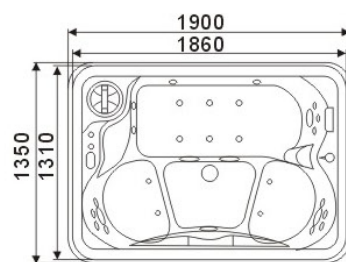

Make The Most Of your Shower

**DI VAPOUR**TM

BATHROOM COLLECTION

DELIGHT

Size: 1010×920×2180(mm), 40×36×86(inch)

Interior height:1950mm, 77inch

Designed for the corner or centre-wall bathroom, this round model would let you enjoy steaming world as well as radio and hydromassage.

VENICE

Size: 2240x2240x1070 (mm)

1. Acrylic color: ocean blue, extra option: Normal white, tree green or black
2. Wood panel: option: natural wood/dark red/black color
Option: ash, white pine or without wood panel
3. Computer system: 1
4. Water pump: 1.5kWx2
5. Filtering pump: 750W
6. Heater: 3kW
7. Air pump: 400Wx2
8. Multicolored LED system: 1 set
9. Water separate device: 2
10. Filter: 1
11. Jet: 30 Small jets, 13 rotating jets, 3 power jets, 30 air bubble jets
12. TV: 15"
13. Person: 5

FLORENCE

Size: 2200x2200x1070 (mm)

1. Acrylic color: tree green
Extra option: ocean blue, white or pure black
2. Wood panel: option: natural wood / dark red / back color
Wood material for option: ash/white pine or without wood panel
3. Computer system: 1
4. Water pump: 1.5kW*2
5. Filtering pump: 750W
6. Heater: 3kW
7. Air pump: 700 W
8. Multicolored LED system: 1 set
9. Jet: 35 small jets, 12 rotating jets, 3 power jets, 1 power LED jets, 20 air bubble jets
10. Water separate device: 2 pcs
11. Filter 1pc
12. Pillow: 3 pcs
13. TV: 15"
14. People: 5
15. Cubage (m3): 1.53

HAWAII

Size: 1900x1350x800 (mm)

1. Acrylic color: white, upgrade choice: ocean blue, tree green or pure black
2. Wood panel : option : natural wood / dark red / back color
Wood material for option: ash/white pine or without wood panel
3. Computer system:1
4. 1x1.1KW water pump
5. 1x750W filtering pump
6. 1x2KW Heaters
7. 2x200W air pump
8. 1 Color changing bottom light
9. 1 Water separate device
10. 1 Filter
11. 16 Stainless steel jets
12. 3 Deluxe jets
13. 10 Air bubble jets
14. 1 Pillow
15. 3 People