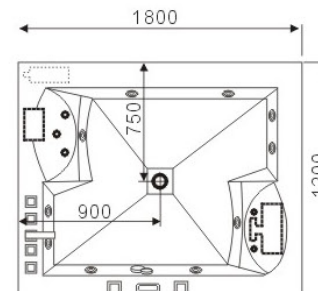

RENO

Size: 1800x1500x830(mm)

- 1.Underwater light
- 2.Three-way hand shower
- 3.Adjustable hydraulic massage
4. Hand shower
5. Available white and ivory colour
- 6.Touch sensitive control panel
- 7.Timed auto shut-off function for jets
- 8.Air massage jets
- 9.Adjustable air pressure
- 10.Adjustable hydromassage jets
- 11.Water level sensor
- 12.RCD(Residual Current Device)safety
- 13.Singel Liver Divertor
- 14.Cleaning Systems