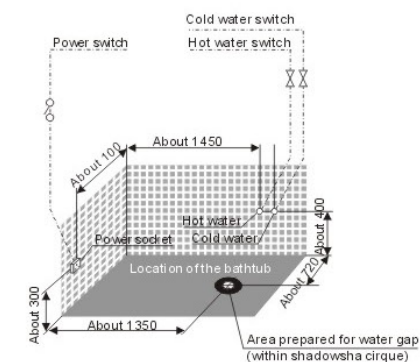

CRISPIN

Size: 900×900×2150(mm), 36×36×85(inch)

- 1. Overhead rainfall shower with 8" rose
- 2. handheld shower
- 3. Acupuncture jets
- 4. shower function selector
- 5. Digital control panel
- 6. Steam with timer and temperature setting
- 7. Steam outlet with provision for aromatherapy oil
- 8. Radio and 1 speaker with CD ad phoe facility
- 9. Computer control panel
- 10. Fully programmable FM radio with memory function
- 11. Volume adjustment
- 12. Extractor
- 13. Automatic shut-off for overheating or on-water for safety
- 14. Countdown timer for automatic steam shut-off
- 15. RCD(Residual Current Device)safety
- 16. Glass Color-Grey
- 17. Singel Liver Divertor

CARAMINE

Size: 1900 x 850 x 680(mm), 75 x 33 x 27(inch)

1. With or without 17" touch sensitive LCD TV
2. Touch sensitive control panel
3. Timed auto shut-off function for jets
4. Bath tub filler
5. Hand shower
6. Available white and ivory colour
7. Available right / left side pannel
8. Air massage jets
9. Adjustable air pressure
10. Adjustable hydromassage jets
11. Fully programmable FM radio with memory function
12. Volume adjustment
13. Underwater light
14. Water level sensor
15. RCD(Residual Current Device)safety
16. Singel Liver Divertor
17. Ozone Sterilization
18. Cleaning Systems

JADE

Size: 1850 X 1300 X 710(mm)

1. Underwater light
2. Three-way hand shower
3. Adjustable hydraulic massage
4. Bath tub filler
5. Hand shower
6. Available white and ivory colour
7. Touch sensitive control panel
8. Timed auto shut-off function for jets
9. Air massage jets
10. Adjustable air pressure
11. Adjustable hydromassage jets
12. Fully programmable FM radio with memory function
13. Volume adjustment
14. Water level sensor
15. RCD(Residual Current Device)safety
16. Singel Liver Divertor
17. Ozone Sterilization
18. Cleaning Systems