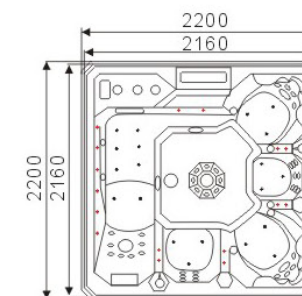

FLORENCE

Size: 2200x2200x1070 (mm)

1. Acrylic color: tree green
  Extra option: ocean blue, white or pure black
2. Wood panel: option: natural wood / dark red / back color
  Wood material for option: ash/white pine or without wood panel
3. Computer system: 1
4. Water pump: 1.5kW*2
5. Filtering pump: 750W
6. Heater: 3kW
7. Air pump: 700 W
8. Multicolored LED system: 1 set
9. Jet: 35 small jets, 12 rotating jets, 3 power jets, 1 power LED jets, 20 air bubble jets
10. Water separate device: 2 pcs
11. Filter 1pc
12. Pillow: 3 pcs
13. TV: 15"
14. People: 5
15. Cubage (m3): 1.53