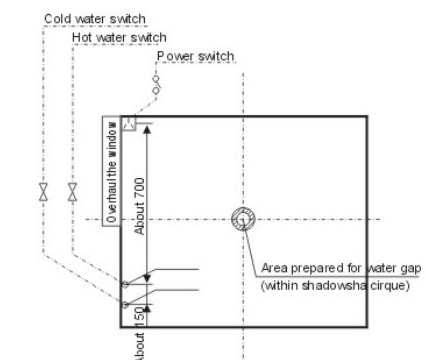

JADE

Size: 1850 X 1300 X 710(mm)

1. Underwater light
2. Three-way hand shower
3. Adjustable hydraulic massage
4. Bath tub filler
5. Hand shower
6. Available white and ivory colour
7. Touch sensitive control panel
8. Timed auto shut-off function for jets
9. Air massage jets
10. Adjustable air pressure
11. Adjustable hydromassage jets
12. Fully programmable FM radio with memory function
13. Volume adjustment
14. Water level sensor
15. RCD(Residual Current Device)safety
16. Singel Liver Divertor
17. Ozone Sterilization
18. Cleaning Systems

DENIS

Size: 1700x900x770(mm)

- 1.Underwater light
- 2.Three-way hand shower
- 3.Adjustable hydraulic massage
- 4.Touch sensitive control panel
- 5.Bath tub filler
- 6.Hand shower
- 7.Available white and ivory colour
- 8.Timed auto shut-off function for jets
- 9.Air massage jets
- 10.Adjustable air pressure
- 11.Adjustable hydromassage jets
- 12.RCD(Residual Current Device)safety
- 13.Singel Liver Divertor

RENO

Size: 1800x1500x830(mm)

- 1.Underwater light
- 2.Three-way hand shower
- 3.Adjustable hydraulic massage
4. Hand shower
5. Available white and ivory colour
- 6.Touch sensitive control panel
- 7.Timed auto shut-off function for jets
- 8.Air massage jets
- 9.Adjustable air pressure
- 10.Adjustable hydromassage jets
- 11.Water level sensor
- 12.RCD(Residual Current Device)safety
- 13.Singel Liver Divertor
- 14.Cleaning Systems