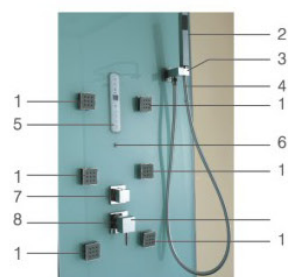

CHOFA

Size: 1100×800×2125(mm), 44×32×84(inch)

- 1. Four sides edge for waterproof
- 2. waste hole for your own waste plug

- 1. Steam box
- 2. Stool (stainless steel and wood material)
- 3. wooden base

- 1. Top Light
- 2. Steam
- 3. Extractor
- 4. Conversion operation for temperature setting / radio tune / time setting / volume setting
- 5. Temperature+ / Radio Frequency + / time+ / volume +
- 6. Temperature- / Radio Frequency - / time - / volume -
- 7. Radio on / off
- 8. Power on / off