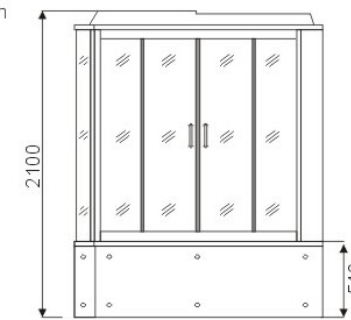

EVA

Size: 1750×870×2100(mm), 69×35×83(inch)

Interior height: 2000mm, 79inch

With a TV inside, it is luxurious enough for a single use steam cabin. Besides, you can enjoy steaming and bathing at the same time, which may make it all worth it.

1. Overhead shower with 8" rose
2. Handheld shower
3. 6 hydromassage jets
4. Touch sensitive control panel
5. TV for the world
6. Steam
7. Steam outlet with provision for aromatherapy oil
8. Radio and 1 speaker with CD and phone facility
9. One movable bench sitting on two sides of the bath
10. Whirlpool consisting of back jets and hydraulic jets
11. 2 sliding satin doors with polished chrome stainless steel handles
12. Extractor
13. 12V fluorescent overhead lighting and whirlpool light
14. Air Massage jets
15. Massage Bathtub
16. Glass Panel-Blue
17. Right / Left Pannel availabe
18. Available only Whit Color