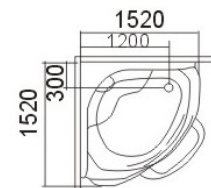

Make The Most Of your Shower

**DI VAPOUR**TM

BATHROOM COLLECTION

DELIGHT

Size: 1010×920×2180(mm), 40×36×86(inch)

Interior height:1950mm, 77inch

Designed for the corner or centre-wall bathroom, this round model would let you enjoy steaming world as well as radio and hydromassage.

VERONA

Size: 1350 × 1350 × 2190 (mm), 53 × 53 × 83 (inch)

Interior height: 2050 mm, 81 inch

A modified model on the basis of M-A002! It offers a wide space shared by two persons in the same size bathroom.

CRISPIN

Size: 900×900×2150(mm), 36×36×85(inch)

- 1. Overhead rainfall shower with 8" rose
- 2. handheld shower
- 3. Acupuncture jets
- 4. shower function selector
- 5. Digital control panel
- 6. Steam with timer and temperature setting
- 7. Steam outlet with provision for aromatherapy oil
- 8. Radio and 1 speaker with CD ad phoe facility
- 9. Computer control panel
- 10. Fully programmable FM radio with memory function
- 11. Volume adjustment
- 12. Extractor
- 13. Automatic shut-off for overheating or on-water for safety
- 14. Countdown timer for automatic steam shut-off
- 15. RCD(Residual Current Device)safety
- 16. Glass Color-Grey
- 17. Singel Liver Divertor

LORENZO

Size: 1100×800×2125(mm), 44×32×84(inch)

1. Overhead rainfall shower
2. handheld shower
3. Acupuncture jets
4. shower function selector
5. Digital control panel with LCD screen
6. Steam with timer and temperature setting
7. Steam outlet with provision for aromatherapy oil
8. Radio and 1 speaker with CD and phone facility
9. Computer control panel. Available in white and ivory
10. Fully programmable FM radio with memory function
11. Volume adjustment
12. Extractor
13. Automatic shut-off for overheating or on-water for safety
14. Countdown timer for automatic steam shut-off
15. RCD (Residual Current Device) safety
16. Glass Color-Grey
17. Single Lever Divertor