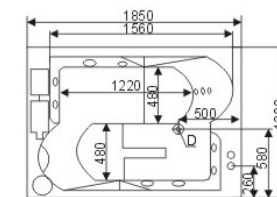

Make The Most Of your Shower

**DI VAPOUR**TM

BATHROOM COLLECTION

DELIGHT

Size: 1010×920×2180(mm), 40×36×86(inch)

Interior height:1950mm, 77inch

Designed for the corner or centre-wall bathroom, this round model would let you enjoy steaming world as well as radio and hydromassage.

VERONA

Size: 1350 × 1350 × 2190 (mm), 53 × 53 × 83 (inch)

Interior height: 2050 mm, 81 inch

A modified model on the basis of M-A002! It offers a wide space shared by two persons in the same size bathroom.

CARAMINE

Size: 1900 x 850 x 680(mm), 75 x 33 x 27(inch)

1. With or without 17" touch sensitive LCD TV
2. Touch sensitive control panel
3. Timed auto shut-off function for jets
4. Bath tub filler
5. Hand shower
6. Available white and ivory colour
7. Available right / left side pannel
8. Air massage jets
9. Adjustable air pressure
10. Adjustable hydromassage jets
11. Fully programmable FM radio with memory function
12. Volume adjustment
13. Underwater light
14. Water level sensor
15. RCD(Residual Current Device)safety
16. Singel Liver Divertor
17. Ozone Sterilization
18. Cleaning Systems

JADE

Size: 1850 X 1300 X 710(mm)

1. Underwater light
2. Three-way hand shower
3. Adjustable hydraulic massage
4. Bath tub filler
5. Hand shower
6. Available white and ivory colour
7. Touch sensitive control panel
8. Timed auto shut-off function for jets
9. Air massage jets
10. Adjustable air pressure
11. Adjustable hydromassage jets
12. Fully programmable FM radio with memory function
13. Volume adjustment
14. Water level sensor
15. RCD(Residual Current Device)safety
16. Singel Liver Divertor
17. Ozone Sterilization
18. Cleaning Systems