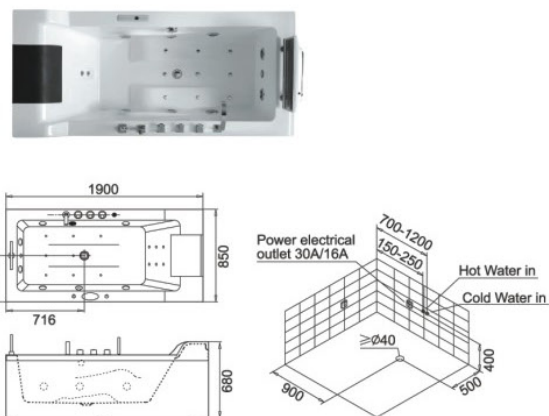

Make The Most Of your Shower

**DI VAPOUR**TM

BATHROOM COLLECTION

DELIGHT

Size: 1010×920×2180(mm), 40×36×86(inch)

Interior height:1950mm, 77inch

Designed for the corner or centre-wall bathroom, this round model would let you enjoy steaming world as well as radio and hydromassage.

CRISPIN

Size: 900×900×2150(mm), 36×36×85(inch)

- 1. Overhead rainfall shower with 8" rose
- 2. handheld shower
- 3. Acupuncture jets
- 4. shower function selector
- 5. Digital control panel
- 6. Steam with timer and temperature setting
- 7. Steam outlet with provision for aromatherapy oil
- 8. Radio and 1 speaker with CD ad phoe facility
- 9. Computer control panel
- 10. Fully programmable FM radio with memory function
- 11. Volume adjustment
- 12. Extractor
- 13. Automatic shut-off for overheating or on-water for safety
- 14. Countdown timer for automatic steam shut-off
- 15. RCD(Residual Current Device)safety
- 16. Glass Color-Grey
- 17. Singel Liver Divertor

ALLY

Size: 1000×1000×2200(mm)

1. Overhead rainfall shower with 8" rose
2. handheld shower
3. Acupuncture jets
4. shower function selector
5. Radio and 1 speaker with CD and phone facility
6. Computer control panel with remote control and voice acknowledgement
7. Fully programmable FM radio with memory function
8. Volume adjustment
9. Extractor
10. RCD (Residual Current Device) safety
11. Glass Color-Grey
12. Single Lever Divertor

CARAMINE

Size: 1900 x 850 x 680(mm), 75 x 33 x 27(inch)

1. With or without 17" touch sensitive LCD TV
2. Touch sensitive control panel
3. Timed auto shut-off function for jets
4. Bath tub filler
5. Hand shower
6. Available white and ivory colour
7. Available right / left side pannel
8. Air massage jets
9. Adjustable air pressure
10. Adjustable hydromassage jets
11. Fully programmable FM radio with memory function
12. Volume adjustment
13. Underwater light
14. Water level sensor
15. RCD(Residual Current Device)safety
16. Singel Liver Divertor
17. Ozone Sterilization
18. Cleaning Systems