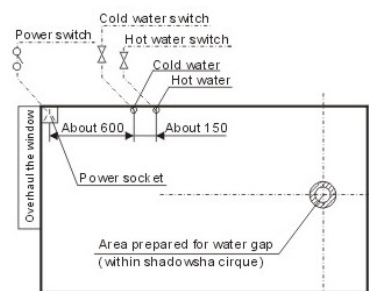

JADE

Size: 1850 X 1300 X 710(mm)

1. Underwater light
2. Three-way hand shower
3. Adjustable hydraulic massage
4. Bath tub filler
5. Hand shower
6. Available white and ivory colour
7. Touch sensitive control panel
8. Timed auto shut-off function for jets
9. Air massage jets
10. Adjustable air pressure
11. Adjustable hydromassage jets
12. Fully programmable FM radio with memory function
13. Volume adjustment
14. Water level sensor
15. RCD(Residual Current Device)safety
16. Singel Liver Divertor
17. Ozone Sterilization
18. Cleaning Systems

DENIS

Size: 1700x900x770(mm)

- 1.Underwater light
- 2.Three-way hand shower
- 3.Adjustable hydraulic massage
- 4.Touch sensitive control panel
- 5.Bath tub filler
- 6.Hand shower
- 7.Available white and ivory colour
- 8.Timed auto shut-off function for jets
- 9.Air massage jets
- 10.Adjustable air pressure
- 11.Adjustable hydromassage jets
- 12.RCD(Residual Current Device)safety
- 13.Singel Liver Divertor