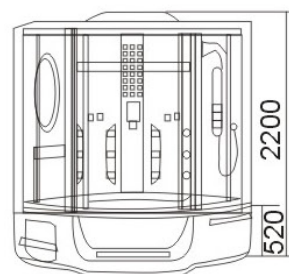

Make The Most Of your Shower

**DI VAPOUR**TM

BATHROOM COLLECTION

DELIGHT

Size: 1010×920×2180(mm), 40×36×86(inch)

Interior height:1950mm, 77inch

Designed for the corner or centre-wall bathroom, this round model would let you enjoy steaming world as well as radio and hydromassage.

VERONA

Size: 1350 × 1350 × 2190 (mm), 53 × 53 × 83 (inch)

Interior height: 2050 mm, 81 inch

A modified model on the basis of M-A002! It offers a wide space shared by two persons in the same size bathroom.

CRISPIN

Size: 900×900×2150(mm), 36×36×85(inch)

- 1. Overhead rainfall shower with 8" rose
- 2. handheld shower
- 3. Acupuncture jets
- 4. shower function selector
- 5. Digital control panel
- 6. Steam with timer and temperature setting
- 7. Steam outlet with provision for aromatherapy oil
- 8. Radio and 1 speaker with CD ad phoe facility
- 9. Computer control panel
- 10. Fully programmable FM radio with memory function
- 11. Volume adjustment
- 12. Extractor
- 13. Automatic shut-off for overheating or on-water for safety
- 14. Countdown timer for automatic steam shut-off
- 15. RCD(Residual Current Device)safety
- 16. Glass Color-Grey
- 17. Singel Liver Divertor

LORENZO

Size: 1100×800×2125(mm), 44×32×84(inch)

1. Overhead rainfall shower
2. handheld shower
3. Acupuncture jets
4. shower function selector
5. Digital control panel with LCD screen
6. Steam with timer and temperature setting
7. Steam outlet with provision for aromatherapy oil
8. Radio and 1 speaker with CD and phone facility
9. Computer control panel. Available in white and ivory
10. Fully programmable FM radio with memory function
11. Volume adjustment
12. Extractor
13. Automatic shut-off for overheating or on-water for safety
14. Countdown timer for automatic steam shut-off
15. RCD (Residual Current Device) safety
16. Glass Color-Grey
17. Single Lever Divertor