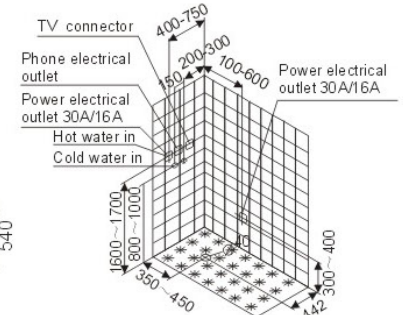

EVA

Size: 1750×870×2100(mm), 69×35×83(inch)

Interior height: 2000mm, 79inch

With a TV inside, it is luxurious enough for a single use steam cabin. Besides, you can enjoy steaming and bathing at the same time, which may make it all worth it.

1. Overhead shower with 8" rose
2. Handheld shower
3. 6 hydromassage jets
4. Touch sensitive control panel
5. TV for the world
6. Steam
7. Steam outlet with provision for aromatherapy oil
8. Radio and 1 speaker with CD and phone facility
9. One movable bench sitting on two sides of the bath
10. Whirlpool consisting of back jets and hydraulic jets
11. 2 sliding satin doors with polished chrome stainless steel handles
12. Extractor
13. 12V fluorescent overhead lighting and whirlpool light
14. Air Massage jets
15. Massage Bathtub
16. Glass Panel-Blue
17. Right / Left Pannel availabe
18. Available only Whit Color