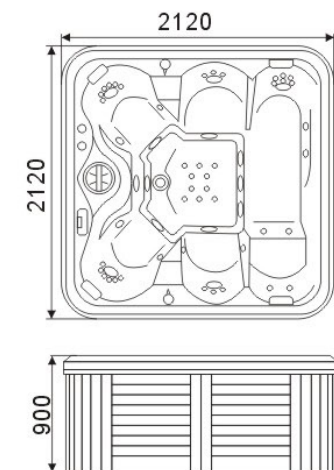

EMERALD

Size: 2120x2120x900 (mm)

1. Acrylic color: White
  Upgrade choice: ocean blue / tree green / pure black
2. Wood panel: option: natural wood / dark red / back color
  Wood material for option: ash/white pine or without panel
3. Computer system: 1
4. Water pump: 1.1KWx2
5. Filtering pump: 1x750W
6. Heater: 3KW
7. Air pump: 2x400W
8. 2 color changing bottom lights
9. Stainless steel jets: 36 pcs
10. Water separate device: 2 pcs
11. Filter 1pc
12. Deluxe jets: 9 pcs
13. Air bubble jets: 10 pcs
14. People: 6
15. 4 Pillows