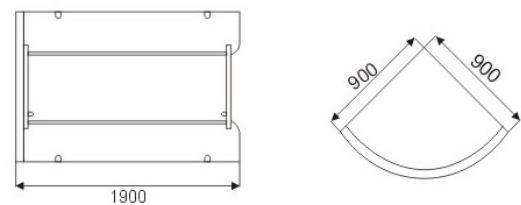

ENDLESS SWIMMING POOL

Size: 5840x2240x1110 (mm)

1. ABS color: white, option choice: grey / blue
2. Wood panel: color option: natural wood, dark red, black
Wood material for option: ash, white pine or without wood panel.
3. Pump x 6 pcs : 2.2kWx1, 1.5kWx2, 900Wx1, 750Wx2
4. Heater x 2 pcs : 3000Wx2
5. Air pump: 700Wx1
6. 5" Hydro Massage Jets: 5 Pcs
7. 3.5" Hydro Massage Jets: 4 Pcs
8. Deluxe Jets : 4 Pcs
9. Stainless Steel Jets: 40 Pcs
10. Air Bubble Jets: 20 Pcs
11. Water Separate Device: 2 Pcs
12. Bottom Light: 5 Pcs
13. LED Light: 18 Pcs
14. Waterfall: 1 Pc
15. Water Column: 4 Pcs
16. Filter: 2 Pcs
17. Big multi-jets: 6 pcs
18. Pillow: 4 Pcs

ZITA

Size: 900×900×1900(mm), 36×36×75(inch)
 Artificial Marble: 900×900×55(mm), 36×36×2(inch)

Accordig to your requirement.

GRAZIA

Size: 900×900×1900(mm), 36×36×75(inch)
 Artificial Marble: 900×900×55(mm), 36×36×2(inch)

Accordig to your requirement.

TACTO

Size: 850×1200×1900(mm), 34×48×75(inch)
 The artificial mardble ca be with other colors.

LORA

Size: 1500 X1900(mm) & 1800X1900(mm)
 We ensure you quality safety glass, alumium profiles and rollers.
 Glass colour available light blue and clear