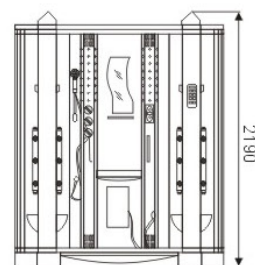

VERONA

Size: 1350 × 1350 × 2190 (mm), 53 × 53 × 83 (inch)

Interior height: 2050 mm, 81 inch

A modified model on the basis of M-A002! It offers a wide space shared by two persons in the same size bathroom.

1. Overhead shower with 8" rose
2. Handheld shower on an easy-clean slide rail
3. 4 upper body jets, 4 middle jets and 4 lower body jets
4. All jets with sequential hydromassage settings
5. Shower valve with diverter
6. Fluorescent back illuminated scene and illuminated circles, 12V fluorescent overhead lighting
7. Computer control panel with remote control
8. Steam with time and temperature setting
9. Steam outlet with provision for aromatherapy oil
10. Radio and 1 speaker with CD and phone facility
11. Two padded seats with matched cushions
12. 2 sliding satin doors with polished chrome stainless steel handles
13. Extractor
14. Foot massage