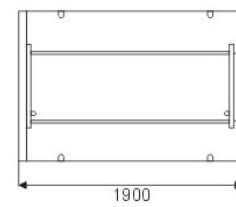

ZITA

Size: 900×900×1900(mm), 36×36×75(inch)
 Artificial Marble: 900×900×55(mm), 36×36×2(inch)

Accordig to your requirement.

GRAZIA

Size: 900×900×1900(mm), 36×36×75(inch)
 Artificial Marble: 900×900×55(mm), 36×36×2(inch)

Accordig to your requirement.

TACTO

Size: 850×1200×1900(mm), 34×48×75(inch)
 The artificial mardble ca be with other colors.

LORA

Size: 1500 X1900(mm) & 1800X1900(mm)
 We ensure you quality safety glass, alumium profiles and rollers.
 Glass colour available light blue and clear