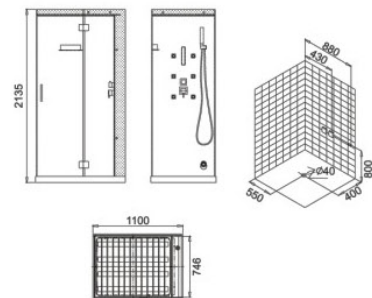

EVA

Size: 1750×870×2100(mm), 69×35×83(inch)

Interior height: 2000mm, 79inch

With a TV inside, it is luxurious enough for a single use steam cabin. Besides, you can enjoy steaming and bathing at the same time, which may make it all worth it.

CHOFA

Size: 1100×800×2125(mm), 44×32×84(inch)

- 1. Four sides edge for waterproof
- 2. waste hole for your own waste plug

- 1. Steam box
- 2. Stool (stainless steel and wood material)
- 3. wooden base

- 1. Top Light
- 2. Steam
- 3. Extractor
- 4. Conversion operation for temperature setting / radio tune / time setting / volume setting
- 5. Temperature+ / Radio Frequency + / time+ / volume +
- 6. Temperature- / Radio Frequency - / time - / volume -
- 7. Radio on / off
- 8. Power on / off