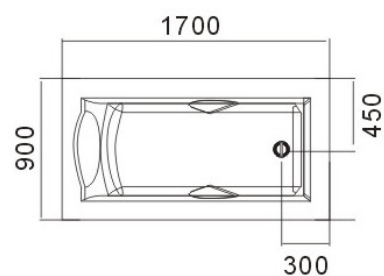

Make The Most Of your Shower

**DI VAPOUR**TM

BATHROOM COLLECTION

DELIGHT

Size: 1010×920×2180(mm), 40×36×86(inch)

Interior height:1950mm, 77inch

Designed for the corner or centre-wall bathroom, this round model would let you enjoy steaming world as well as radio and hydromassage.

CARAMINE

Size: 1900 x 850 x 680(mm), 75 x 33 x 27(inch)

1. With or without 17" touch sensitive LCD TV
2. Touch sensitive control panel
3. Timed auto shut-off function for jets
4. Bath tub filler
5. Hand shower
6. Available white and ivory colour
7. Available right / left side pannel
8. Air massage jets
9. Adjustable air pressure
10. Adjustable hydromassage jets
11. Fully programmable FM radio with memory function
12. Volume adjustment
13. Underwater light
14. Water level sensor
15. RCD(Residual Current Device)safety
16. Singel Liver Divertor
17. Ozone Sterilization
18. Cleaning Systems

JADE

Size: 1850 X 1300 X 710(mm)

1. Underwater light
2. Three-way hand shower
3. Adjustable hydraulic massage
4. Bath tub filler
5. Hand shower
6. Available white and ivory colour
7. Touch sensitive control panel
8. Timed auto shut-off function for jets
9. Air massage jets
10. Adjustable air pressure
11. Adjustable hydromassage jets
12. Fully programmable FM radio with memory function
13. Volume adjustment
14. Water level sensor
15. RCD(Residual Current Device)safety
16. Singel Liver Divertor
17. Ozone Sterilization
18. Cleaning Systems

DENIS

Size: 1700x900x770(mm)

- 1.Underwater light
- 2.Three-way hand shower
- 3.Adjustable hydraulic massage
- 4.Touch sensitive control panel
- 5.Bath tub filler
- 6.Hand shower
- 7.Available white and ivory colour
- 8.Timed auto shut-off function for jets
- 9.Air massage jets
- 10.Adjustable air pressure
- 11.Adjustable hydromassage jets
- 12.RCD(Residual Current Device)safety
- 13.Singel Liver Divertor