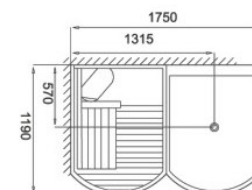

CASCADE DUO

Size: 1750 × 1190 × 2140 (mm), 69 × 47 × 84 (inch)

Interior height: 1950 mm, 77 inch

The best of both worlds collide in this combination steam shower and sauna comprising of two units that can be attached together or placed separately. The steam shower unit has all standard functions as well as indented seating with 6 back jets and 2 neck jets while the sauna unit has all the comforts of a typical sauna for a personalised spa experience.

1. Sauna room fully fitted in wood/wooden seat/temperature gauge/sand timer/sauna stove
2. Overhead shower with 8" rose
3. Handheld shower with sliding rail
4. 2 upper body jets, 4 middle body jets and 2 lower body jets
5. 12V fluorescent lighting
6. All jets with sequential hydromassage setting
7. Computer control panel with remote control and voice acknowledgement
8. Steam with time and temperature setting
9. Steam outlet with provision for aromatherapy oil
10. 1 padded seat
11. 2 pivot satin doors with polished chrome stainless steel handles
12. Radio and 1 speaker with CD and phone facility
13. Extractor