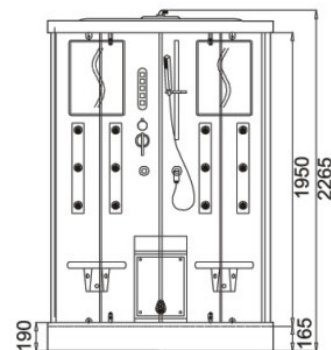

VERONA

Size: 1350 × 1350 × 2190 (mm), 53 × 53 × 83 (inch)

Interior height: 2050 mm, 81 inch

A modified model on the basis of M-A002! It offers a wide space shared by two persons in the same size bathroom.

CASCADE DUO

Size: 1750 × 1190 × 2140 (mm), 69 × 47 × 84 (inch)

Interior height: 1950 mm, 77 inch

The best of both worlds collide in this combination steam shower and sauna comprising of two units that can be attached together or placed separately. The steam shower unit has all standard functions as well as indented seating with 6 back jets and 2 neck jets while the sauna unit has all the comforts of a typical sauna for a personalised spa experience.

SESTO

Size: 1500×900×2265(mm), 59×36×89(inch)

Interior height: 2050mm, 81inch

Glass color-Blue

This is a shower model made for two that can provide great opportunity for sharing relaxation. This model has twin folding seats so together you can enjoy the steamy warmth(perhaps with the added luxury of aromatic oil to stimulate the senses)or an invigorating shower to wash away the stresses of the day. The yearly maintenance can be easily taught after loosing the screws on the small glass panel.

EVA

Size: 1750×870×2100(mm), 69×35×83(inch)

Interior height: 2000mm, 79inch

With a TV inside, it is luxurious enough for a single use steam cabin. Besides, you can enjoy steaming and bathing at the same time, which may make it all worth it.