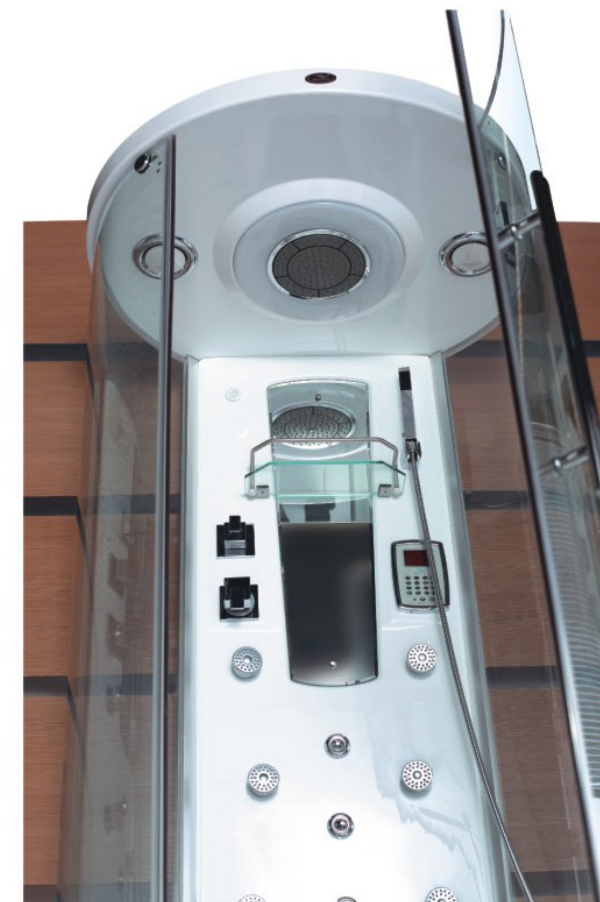

Make The Most Of your Shower

**DI VAPOUR**TM

BATHROOM COLLECTION

DELIGHT

Size: 1010×920×2180(mm), 40×36×86(inch)

Interior height:1950mm, 77inch

Designed for the corner or centre-wall bathroom, this round model would let you enjoy steaming world as well as radio and hydromassage.

- 1.Overhead rainfall shower with 8" rose
- 2.handheld shower
- 3.Acupuncture jets
4. shower function selector
- 5.Digital control panel with LCD screen
- 6.Steam with timer and temperature setting
- 7.Steam outlet with provision for aromatherapy oil
- 8.Radio and 1 speaker with CD ad phoe facility
- 9.Computer control panel with remote control and voice acknowledgement
- 10.Fully programmable FM radio with memory function
- 11.Volume adjustment
- 12.Extractor
- 13 Automatic shut-off for overheating or on-water for safety
- 14.Countdown timer for automatic steam shut-off
- 15.RCD(Residual Current Device)safety
- 16.Glass Color-Grey
- 17.Singel Liver Divertor

VERONA

Size: 1350 × 1350 × 2190 (mm), 53 × 53 × 83 (inch)

Interior height: 2050 mm, 81 inch

A modified model on the basis of M-A002! It offers a wide space shared by two persons in the same size bathroom.

1. Overhead shower with 8" rose
2. Handheld shower on an easy-clean slide rail
3. 4 upper body jets, 4 middle jets and 4 lower body jets
4. All jets with sequential hydromassage settings
5. Shower valve with diverter
6. Fluorescent back illuminated scene and illuminated circles, 12V fluorescent overhead lighting
7. Computer control panel with remote control
8. Steam with time and temperature setting
9. Steam outlet with provision for aromatherapy oil
10. Radio and 1 speaker with CD and phone facility
11. Two padded seats with matched cushions
12. 2 sliding satin doors with polished chrome stainless steel handles
13. Extractor
14. Foot massage