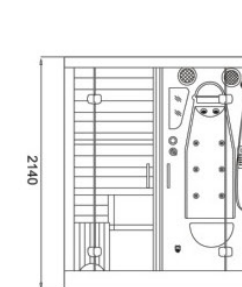

CASCADE DUO

Size: 1750 × 1190 × 2140 (mm), 69 × 47 × 84 (inch)

Interior height: 1950 mm, 77 inch

The best of both worlds collide in this combination steam shower and sauna comprising of two units that can be attached together or placed separately. The steam shower unit has all standard functions as well as indented seating with 6 back jets and 2 neck jets while the sauna unit has all the comforts of a typical sauna for a personalised spa experience.

1. Sauna room fully fitted in wood/wooden seat/temperature gauge/sand timer/sauna stove
2. Overhead shower with 8" rose
3. Handheld shower with sliding rail
4. 2 upper body jets, 4 middle body jets and 2 lower body jets
5. 12V fluorescent lighting
6. All jets with sequential hydromassage setting
7. Computer control panel with remote control and voice acknowledgement
8. Steam with time and temperature setting
9. Steam outlet with provision for aromatherapy oil
10. 1 padded seat
11. 2 pivot satin doors with polished chrome stainless steel handles
12. Radio and 1 speaker with CD and phone facility
13. Extractor