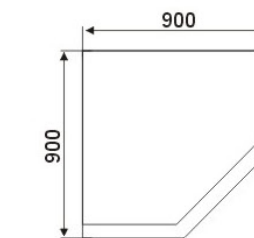

Make The Most Of your Shower

**DI VAPOUR**TM

BATHROOM COLLECTION

DELIGHT

Size: 1010×920×2180(mm), 40×36×86(inch)

Interior height:1950mm, 77inch

Designed for the corner or centre-wall bathroom, this round model would let you enjoy steaming world as well as radio and hydromassage.

VERONA

Size: 1350 × 1350 × 2190 (mm), 53 × 53 × 83 (inch)

Interior height: 2050 mm, 81 inch

A modified model on the basis of M-A002! It offers a wide space shared by two persons in the same size bathroom.

CRISPIN

Size: 900×900×2150(mm), 36×36×85(inch)

- 1. Overhead rainfall shower with 8" rose
- 2. handheld shower
- 3. Acupuncture jets
- 4. shower function selector
- 5. Digital control panel
- 6. Steam with timer and temperature setting
- 7. Steam outlet with provision for aromatherapy oil
- 8. Radio and 1 speaker with CD ad phoe facility
- 9. Computer control panel
- 10. Fully programmable FM radio with memory function
- 11. Volume adjustment
- 12. Extractor
- 13. Automatic shut-off for overheating or on-water for safety
- 14. Countdown timer for automatic steam shut-off
- 15. RCD(Residual Current Device)safety
- 16. Glass Color-Grey
- 17. Singel Liver Divertor