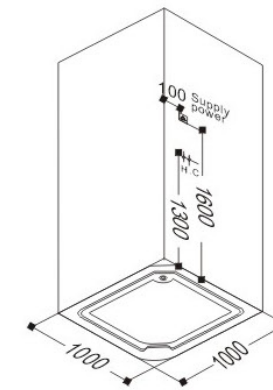

ALLY

Size: 1000×1000×2200(mm)

1. Overhead rainfall shower with 8" rose
2. handheld shower
3. Acupuncture jets
4. shower function selector
5. Radio and 1 speaker with CD and phone facility
6. Computer control panel with remote control and voice acknowledgement
7. Fully programmable FM radio with memory function
8. Volume adjustment
9. Extractor
10. RCD (Residual Current Device) safety
11. Glass Color-Grey
12. Single Lever Divertor