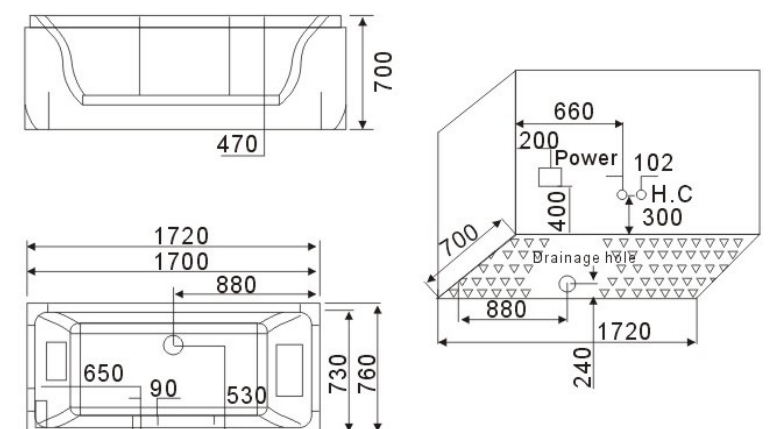

Make The Most Of your Shower

**DI VAPOUR**TM

BATHROOM COLLECTION

DELIGHT

Size: 1010×920×2180(mm), 40×36×86(inch)

Interior height:1950mm, 77inch

Designed for the corner or centre-wall bathroom, this round model would let you enjoy steaming world as well as radio and hydromassage.

VERONA

Size: 1350 × 1350 × 2190 (mm), 53 × 53 × 83 (inch)

Interior height: 2050 mm, 81 inch

A modified model on the basis of M-A002! It offers a wide space shared by two persons in the same size bathroom.

LUXOR

Size: 1850 X 1280 X 750(mm)

- 1.Underwater light
- 2.Three-way hand shower
- 3.Adjustable hydraulic massage
4. Bath tub filler
5. Hand shower
6. Available white and ivory colour
- 7.Touch sensitive control panel
- 8.Timed auto shut-off function for jets
- 9.Air massage jets
- 10.Adjustable air pressure
- 11.Adjustable hydromassage jets
- 12.Fully programmable FM radio with memory function
- 13.Volume adjustment
- 14.RCD(Residual Current Device)safety
- 15.Singel Liver Divertor
- 16.Ozone Sterilization
- 17.Cleaning Systems

KALEY

Size: 1720 X 760 X 700(mm)

- 1.Underwater light
- 2.Three-way hand shower
- 3.Adjustable hydraulic massage
4. Bath tub filler
5. Hand shower
6. Available white and ivory colour
- 7.Touch sensitive control panel
- 8.Timed auto shut-off function for jets
- 9.Air massage jets
- 10.Adjustable air pressure
- 11.Adjustable hydromassage jets
- 12.Fully programmable FM radio with memory function
- 13.Volume adjustment
- 14.Water level sensor
- 15.RCD(Residual Current Device)safety
- 16.Singel Liver Divertor
- 17.Ozone Sterilization
- 18.Cleaning Systems