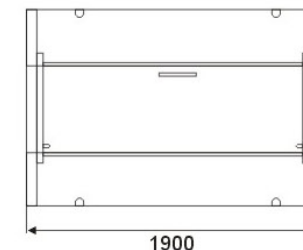

Make The Most Of your Shower

**DI VAPOUR**TM

BATHROOM COLLECTION

DELIGHT

Size: 1010×920×2180(mm), 40×36×86(inch)

Interior height:1950mm, 77inch

Designed for the corner or centre-wall bathroom, this round model would let you enjoy steaming world as well as radio and hydromassage.

VERONA

Size: 1350 × 1350 × 2190 (mm), 53 × 53 × 83 (inch)

Interior height: 2050 mm, 81 inch

A modified model on the basis of M-A002! It offers a wide space shared by two persons in the same size bathroom.

CRISPIN

Size: 900×900×2150(mm), 36×36×85(inch)

- 1. Overhead rainfall shower with 8" rose
- 2. handheld shower
- 3. Acupuncture jets
- 4. shower function selector
- 5. Digital control panel
- 6. Steam with timer and temperature setting
- 7. Steam outlet with provision for aromatherapy oil
- 8. Radio and 1 speaker with CD ad phoe facility
- 9. Computer control panel
- 10. Fully programmable FM radio with memory function
- 11. Volume adjustment
- 12. Extractor
- 13. Automatic shut-off for overheating or on-water for safety
- 14. Countdown timer for automatic steam shut-off
- 15. RCD(Residual Current Device)safety
- 16. Glass Color-Grey
- 17. Singel Liver Divertor