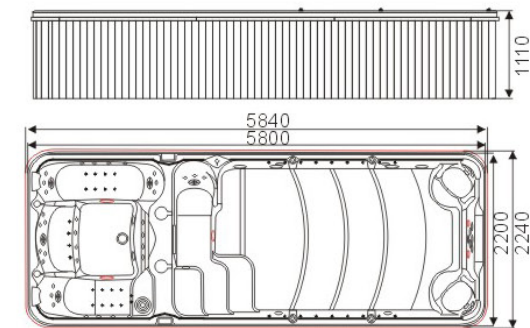

Make The Most Of your Shower

**DI VAPOUR**TM

BATHROOM COLLECTION

DELIGHT

Size: 1010×920×2180(mm), 40×36×86(inch)

Interior height:1950mm, 77inch

Designed for the corner or centre-wall bathroom, this round model would let you enjoy steaming world as well as radio and hydromassage.

HAWAII

Size: 1900x1350x800 (mm)

1. Acrylic color: white, upgrade choice: ocean blue, tree green or pure black
2. Wood panel : option : natural wood / dark red / back color
Wood material for option: ash/white pine or without wood panel
3. Computer system:1
4. 1x1.1KW water pump
5. 1x750W filtering pump
6. 1x2KW Heaters
7. 2x200W air pump
8. 1 Color changing bottom light
9. 1 Water separate device
10. 1 Filter
11. 16 Stainless steel jets
12. 3 Deluxe jets
13. 10 Air bubble jets
14. 1 Pillow
15. 3 People

ENDLESS SWIMMING POOL

Size: 5840x2240x1110 (mm)

1. ABS color: white, option choice: grey / blue
2. Wood panel: color option: natural wood, dark red, black
Wood material for option: ash, white pine or without wood panel.
3. Pump x 6 pcs : 2.2kWx1, 1.5kWx2, 900Wx1, 750Wx2
4. Heater x 2 pcs : 3000Wx2
5. Air pump: 700Wx1
6. 5" Hydro Massage Jets: 5 Pcs
7. 3.5" Hydro Massage Jets: 4 Pcs
8. Deluxe Jets : 4 Pcs
9. Stainless Steel Jets: 40 Pcs
10. Air Bubble Jets: 20 Pcs
11. Water Separate Device: 2 Pcs
12. Bottom Light: 5 Pcs
13. LED Light: 18 Pcs
14. Waterfall: 1 Pc
15. Water Column: 4 Pcs
16. Filter: 2 Pcs
17. Big multi-jets: 6 pcs
18. Pillow: 4 Pcs

ZITA

Size: 900×900×1900(mm), 36×36×75(inch)
 Artificial Marble: 900×900×55(mm), 36×36×2(inch)

Accordig to your requirement.

GRAZIA

Size: 900×900×1900(mm), 36×36×75(inch)
 Artificial Marble: 900×900×55(mm), 36×36×2(inch)