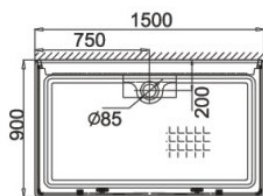

SESTO

Size: 1500×900×2265(mm), 59×36×89(inch)

Interior height: 2050mm, 81inch

Glass color-Blue

This is a shower model made for two that can provide great opportunity for sharing relaxation. This model has twin folding seats so together you can enjoy the steamy warmth(perhaps with the added luxury of aromatic oil to stimulate the senses)or an invigorating shower to wash away the stresses of the day. The yearly maintenance can be easily taught after loosing the screws on the small glass panel.

1. 8" Overhead rainfall shower
2. Handheld shower on slide rail
3. Acupuncture jets
4. Shower function selector
5. Touch sensitive control panel
6. Steam with time and temperature setting
7. Steam outlet with provision for aromatherapy oil
8. Fully programmable FM radio with memory function
9. Volume adjustment
10. Extractor
11. Overhead LED lighting (Availibility white and ivory)
12. Automatic shut-off for overheating or no-water for safety
13. Countdown timer for automatic steam shut-off
15. RCD(Residual Current Device)safety