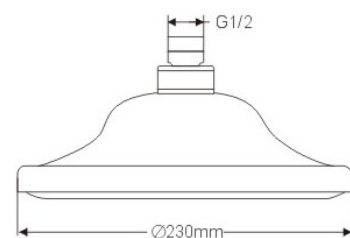

No Batterie

220V 110V

No Power Supply

SLEEK
Size: 140x40x12(cm)

DI VAPOUR SHOWER PANNNELS

TABBY
Size: 93x28x24(cm)

DUO
Size: 153x25.5x22(cm)

ALEXA
Size: 120 x 26 (cm)